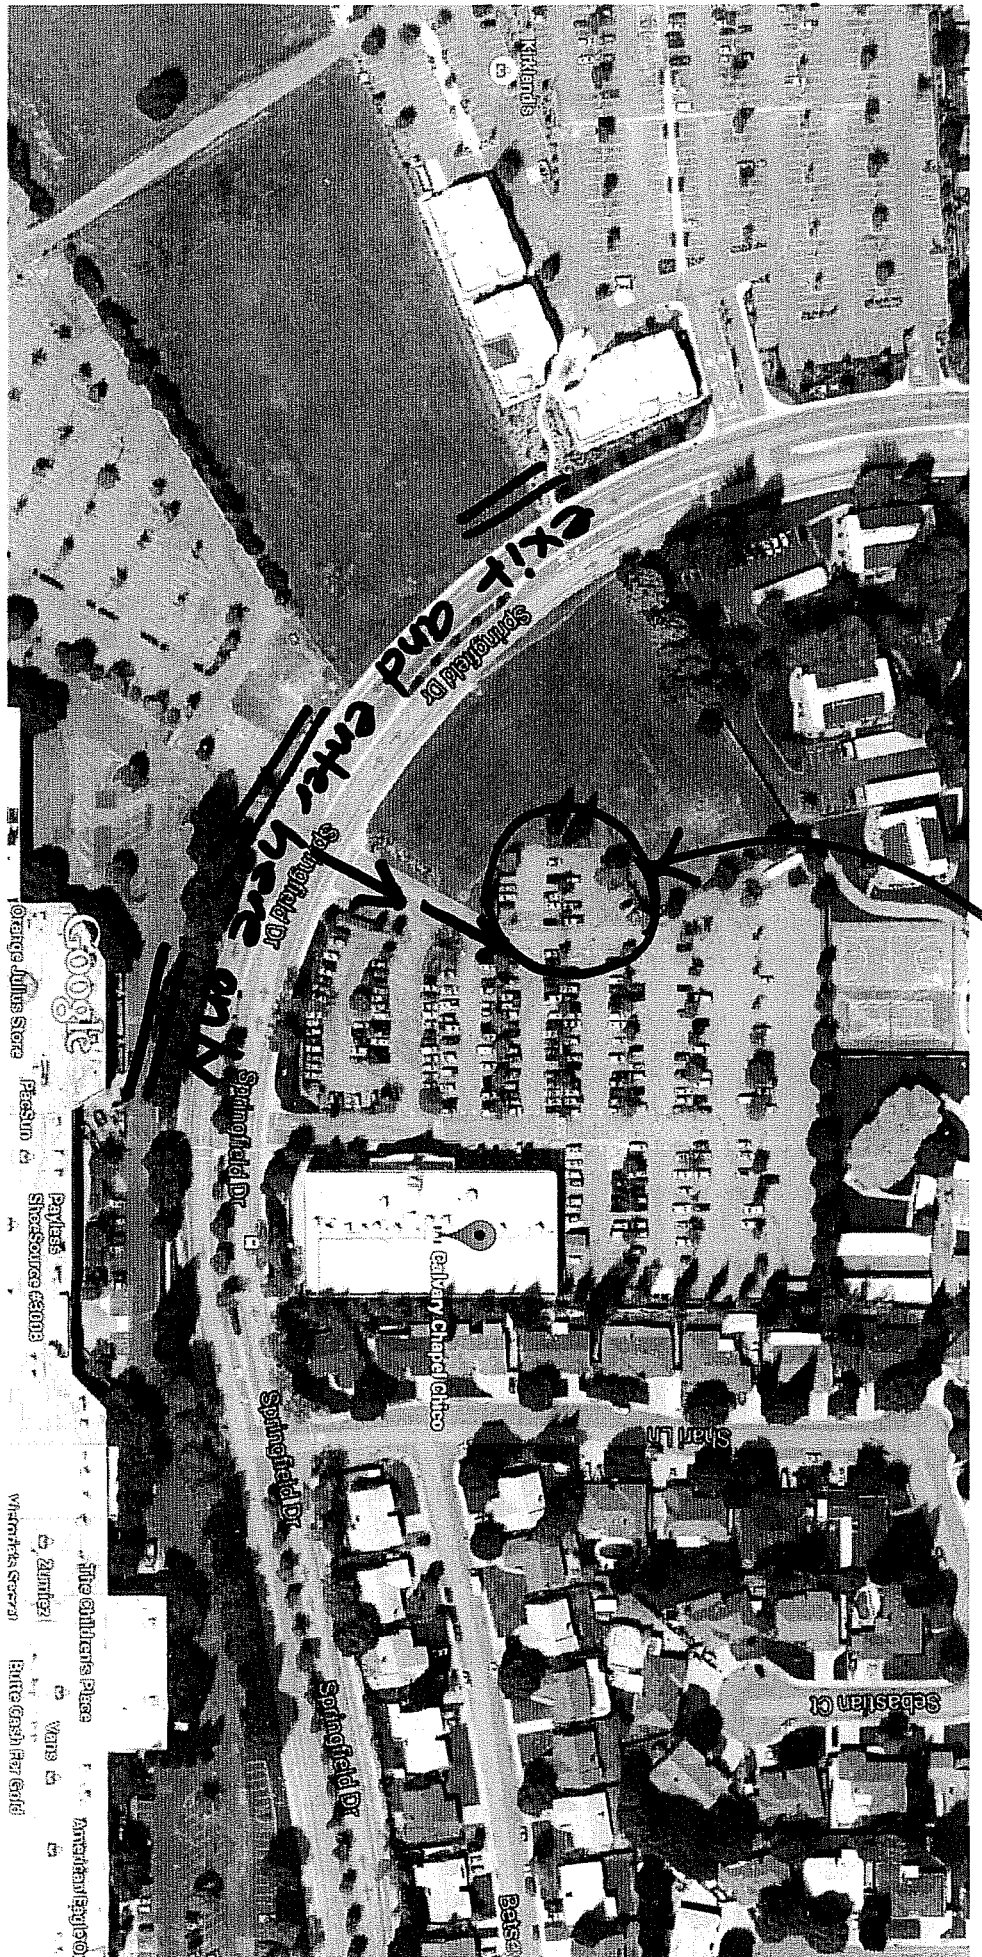

Google Calvary Chapel Chico

park here only

New bus stop - 1888 Springfield Drive (Calvary Chapel)

Imagery ©2015 Google, Map data ©2015 Google 100 ft